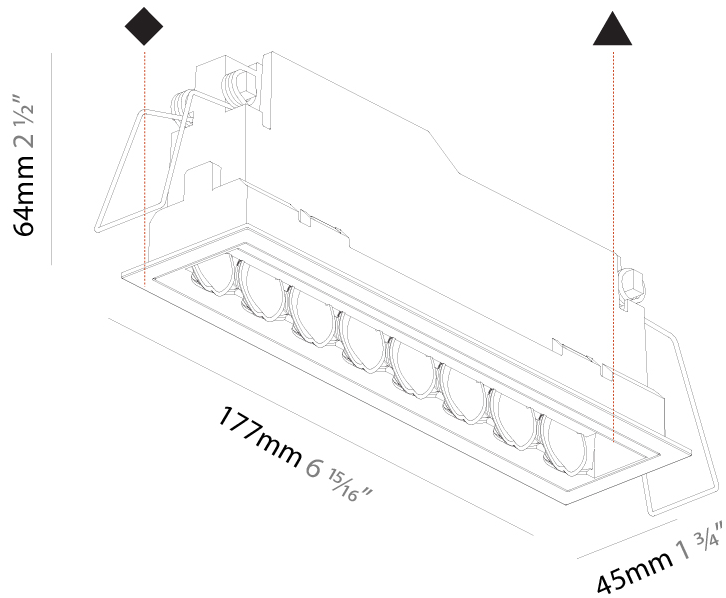

GENERAL

Series: Magiq Hollow Wallwash
Subseries: Magiq Hollow Wallwash Korona
Brand: Prolicht
Division: Architectural
Mounting Type: Recessed
Mounting Location: Ceiling
Subcategory: Wallwash

PHYSICAL

Shape: Rectangle
Length (mm): 177
Length (in): 6 ¹⁵/₁₆
Width (mm): 45
Width (in): 1 ³/₄
Height (mm): 64
Height (in): 2 ¹/₂
Ceiling Thickness (mm): 5 - 30
Min. Recessing Depth (mm): 100
Min. Recessing Depth (in): 3 ¹⁵/₁₆
Light Distribution: Downlight
Weight (kg): 0.395
Weight (lbs): 0.87
Fixture Finish: SSR / BKV / CWI / CRY / HAB / UFT / ITA / RUA / FTG / MYG / LOD / PUS / FRO / FUP / KIA / POP / BLS / SPG / MEY / GOH / GUM / CHC / COM / ABZ / JAG / OBR / MOS / ROR
Holder Finish: WHI / BLK
Fixture Material: Aluminum Die Cast

ELECTRICAL

Lamp Type: LED (Zhaga Standard)
Input Wattage (W): 19
Total Output Wattage (W): 17.2
Dimming: Tri-Mode (Non-Dimming and Phase Dimming (120Vac only) and 0-10V Dimming)
Driver Included: No
Driver Location: Remote
Driver Type: Constant Current - Universal
Driver Class: Class 2
Input Voltage (V): 120 - 277
Constant Current (MA): 700

LED

Number of LEDs: 8
Color Temperature (°K): 2700 / 3000 / 3500 / 4000
Max. Delivered Lumen (lm): 1110 / 1180 / 1323 / 1350
CRI: >90 CRI
Efficiency (%): 82.3
Lamp Life (hrs): 50000

OPTICAL

RATINGS AND CERTIFICATIONS

Certified By: CSA Certified to UL and CSA Standards
IP rating: IP20