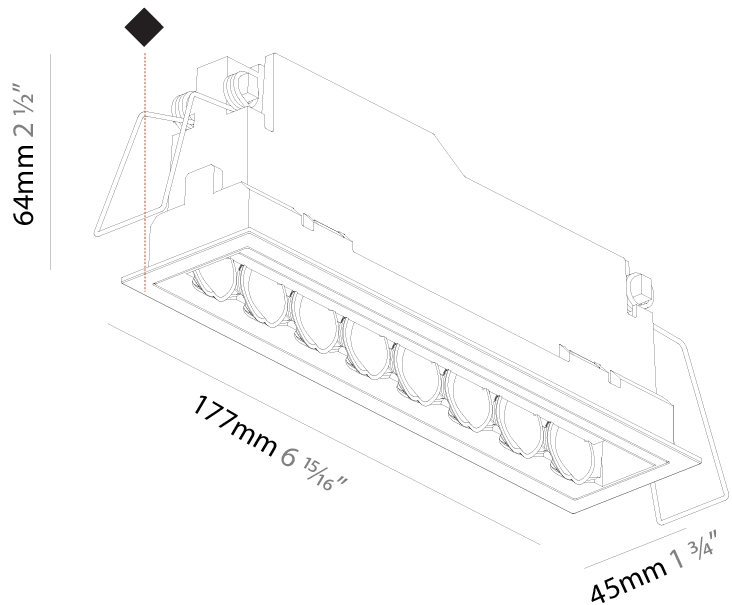

GENERAL

Series: Magiq Hollow Wallwash
Subseries: Magiq Hollow Wallwash
Brand: Prolicht
Division: Architectural
Mounting Type: Recessed
Mounting Location: Ceiling
Subcategory: Wallwash

PHYSICAL

Shape: Rectangle
Length (mm): 177
Length (in): 6 ¹⁵/₁₆
Width (mm): 45
Width (in): 1 ³/₄
Height (mm): 64
Height (in): 2 ¹/₂
Ceiling Thickness (mm): 5 - 30
Ceiling Thickness (in): 1/16 - 1 ³/₁₆
Min. Recessing Depth (mm): 100
Min. Recessing Depth (in): 3 ¹⁵/₁₆
Light Distribution: Downlight
Fixture Finish: SSR / BKV / CWI / CRY / HAB / UFT / ITA / RUA / FTG / MYG / LOD / PUS / FRO / FUP / KIA / POP / BLS / SPG / MEY / GOH / GUM / CHC / COM / ABZ / JAG / OBR / MOS / ROR
Fixture Material: Aluminum Die Cast
Cut-out Measurements: 170mm / 6 11/16" x 38mm / 1 1/2"

ELECTRICAL

Lamp Type: LED (Zhaga Standard)
Input Wattage (W): 19
Total Output Wattage (W): 17.2
Dimming: Tri-Mode (Non-Dimming and Phase Dimming (120Vac only) and 0-10V Dimming)
Driver Included: No
Driver Location: Remote
Driver Type: Constant Current - Universal
Driver Class: Class 2
Input Voltage (V): 120 - 277
Constant Current (MA): 700

LED

Number of LEDs: 8
Color Temperature (°K): 2700 / 3000 / 3500 / 4000
Max. Delivered Lumen (lm): 1270 / 1270 / 1513 / 1544
Nominal Lumen (lm): 1492 / 1492 / 1778 / 1814
CRI: >90 CRI
Lamp Life (hrs): 50000

OPTICAL

RATINGS AND CERTIFICATIONS

Certified By: CSA Certified to UL and CSA Standards
IP rating: IP20

100mm
3 ¹⁵/₁₆"

5 - 30 mm
³/₁₆" - 1 ³/₁₆"

170mm x 38mm
6 ¹¹/₁₆" x 1 ¹/₂"