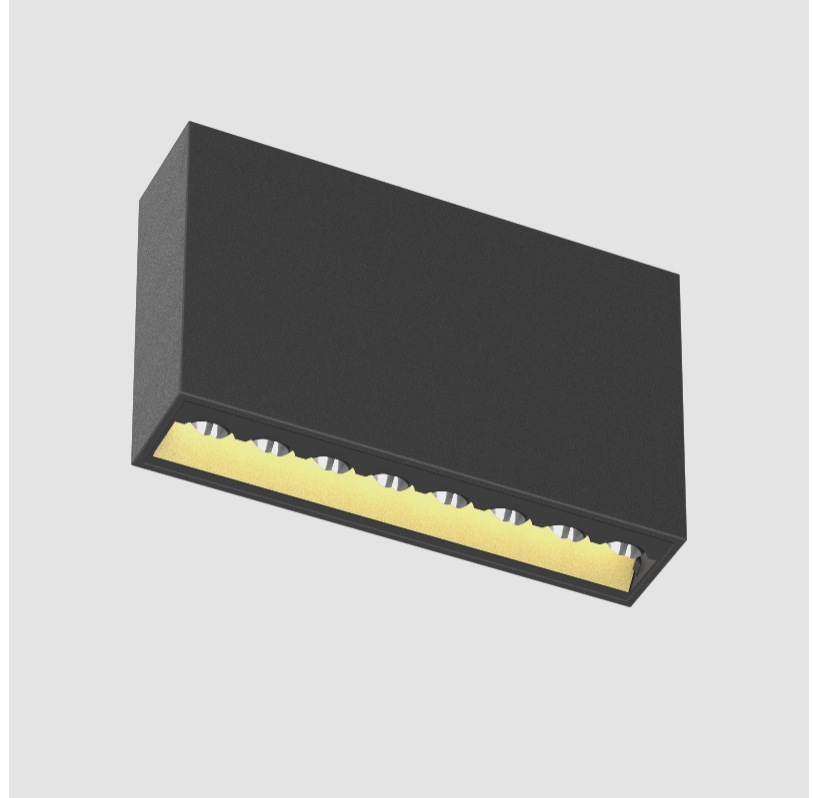

OPTICAL

Adjustability: Fixed

RATINGS AND CERTIFICATIONS

Certified By: Certified for North American Standards
 IP rating: IP20

MAGIQ HOLLOW WALLWASH SURFACE

A3D188-

PROJECT	_____
TYPE	_____
SPECIFIER	_____
QUANTITY	_____
DATE	_____